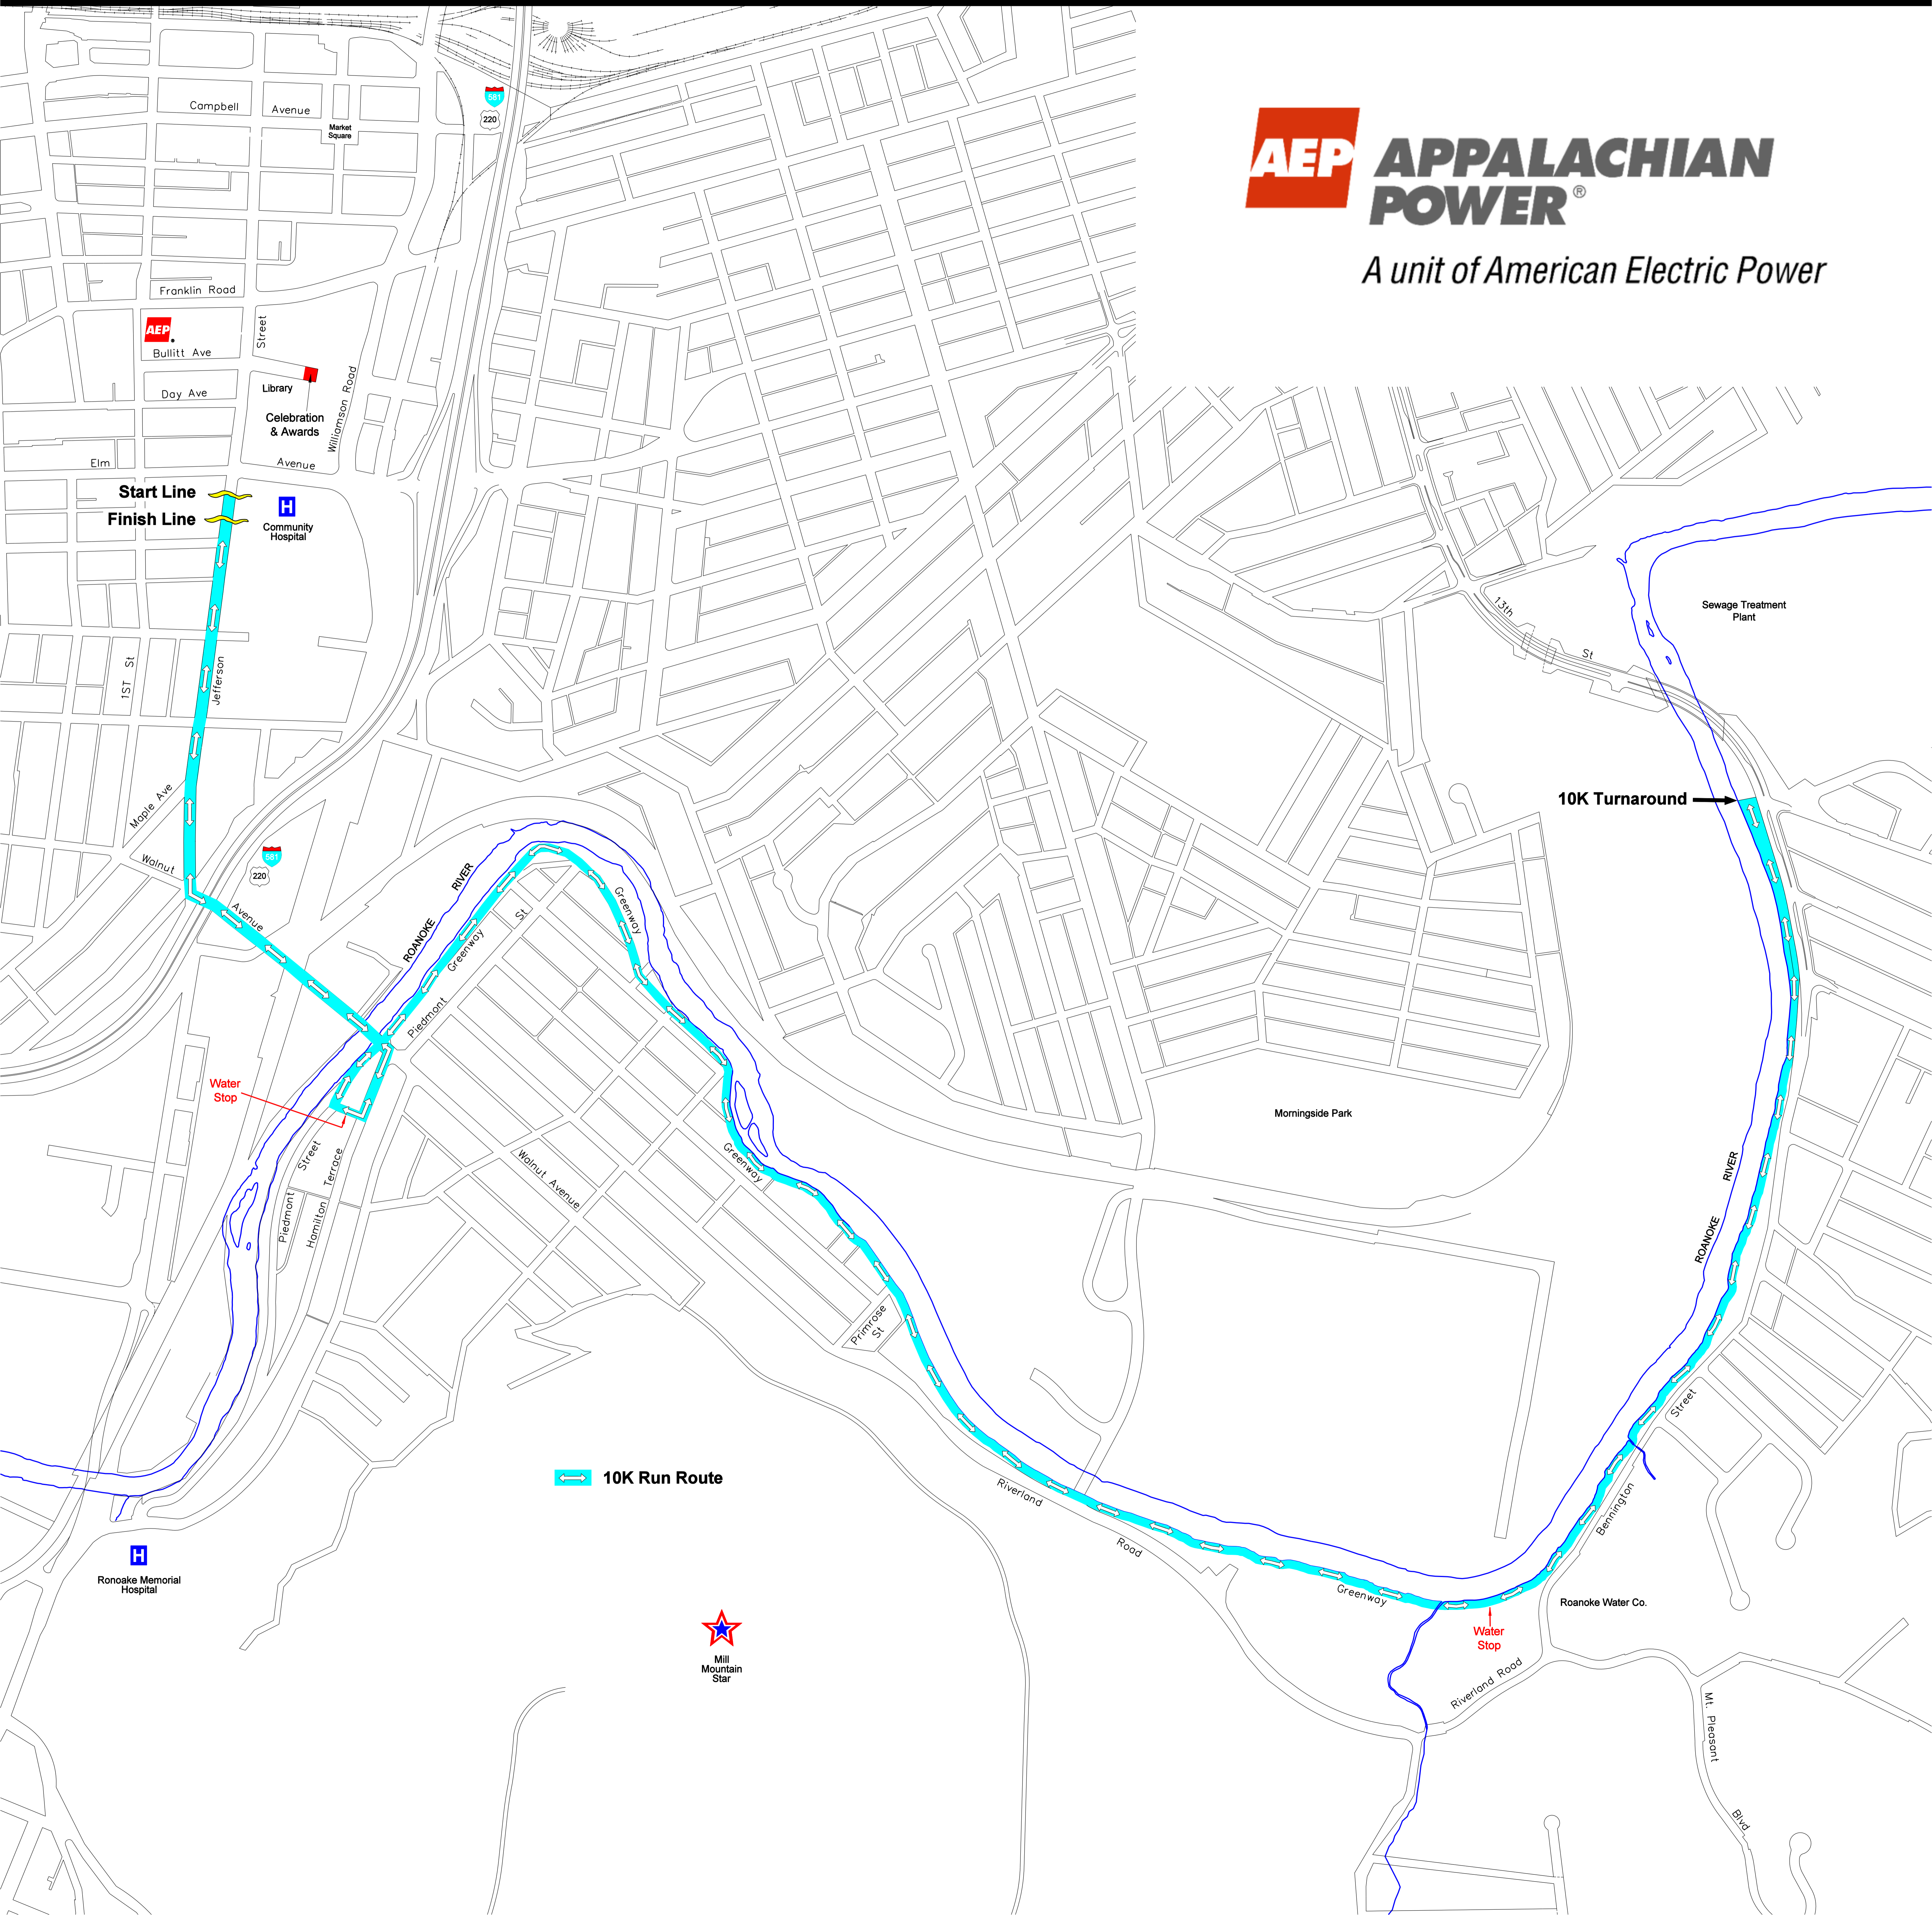

10K RUN ROUTE

Start Line
Finish Line

Water Stop

Water Stop

10K Turnaround

10K Run Route

Mill Mountain Star